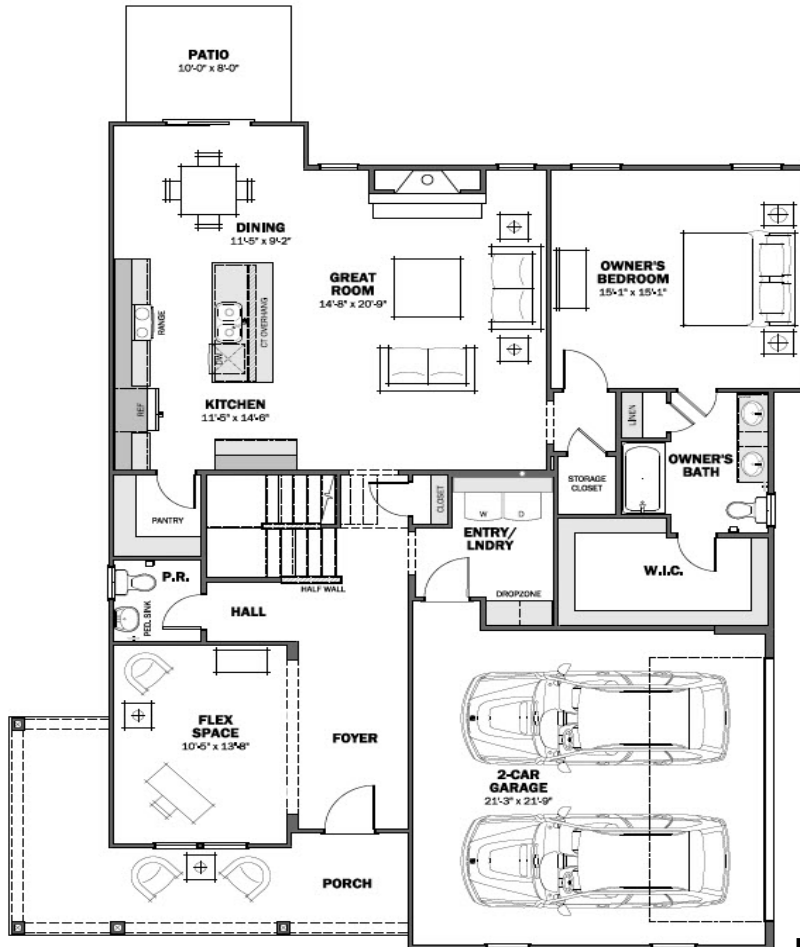

# Cardinal

Fox Chase Lot 39

4307 Island Fox Lane, Denver, NC, 28037

# FIRST LEVEL

# SECOND LEVEL

**3 BED**  
**2.5 BATH**  
**1st Level: 1606 SqFt**  
**2nd Level: 924 SqFt**  
**Total: 2,530 SqFt**

nesthomes.com

FLOORPLANS REFLECT TYPICAL APPROXIMATE DIMENSIONS.  
 ILLUSTRATIONS MAY INCLUDE OPTIONAL FEATURES.  
 NEST HOMES RESERVES THE RIGHT TO MAKE CHANGES WITHOUT NOTICE