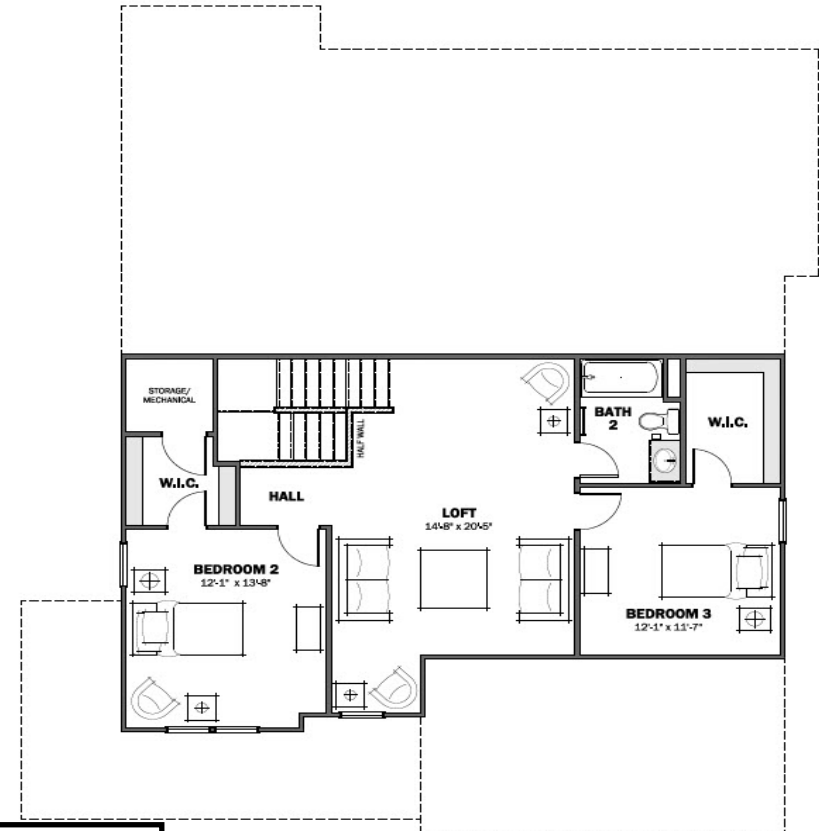

# Cardinal

Fox Chase Lot 39

4307 Island Fox Lane, Denver, NC, 28037

# FIRST LEVEL

# SECOND LEVEL

**3 BED**  
**2.5 BATH**  
**1st Level: 1606 SqFt**  
**2nd Level: 924 SqFt**  
**Total: 2,530 SqFt**

nesthomes.com

FLOORPLANS REFLECT TYPICAL APPROXIMATE DIMENSIONS.  
 ILLUSTRATIONS MAY INCLUDE OPTIONAL FEATURES.  
 NEST HOMES RESERVES THE RIGHT TO MAKE CHANGES WITHOUT NOTICE